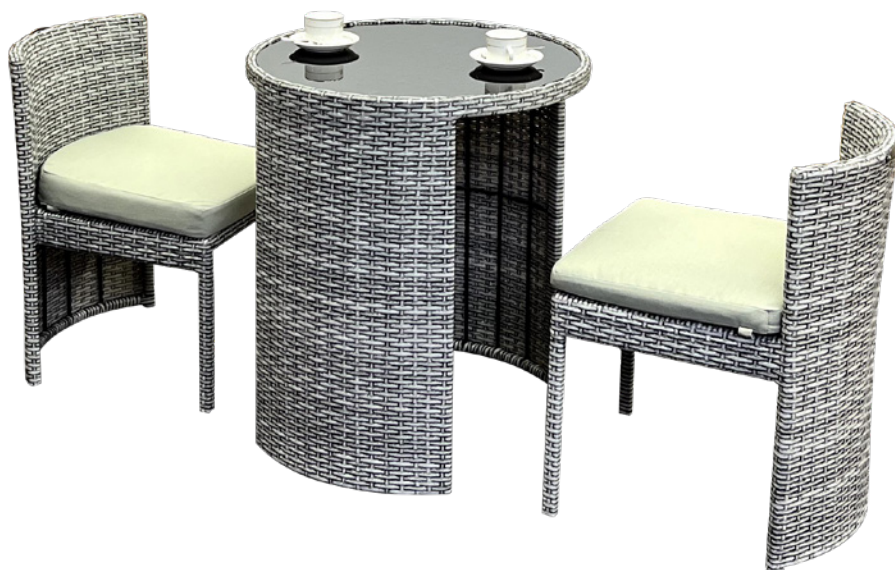

OUTDOOR SOFA

OUTDOOR SOFA

Discover our collection of outdoor sofas that seamlessly blend comfort and durability.

SINGLE CHAIR
Steel,PE Wicker
L27*W28*H33"

LOVESEAT
Steel,PE Wicker
L48*W28*H33"

COFFEE TABLE
Steel,PE Wicker
L39*W20*H18"