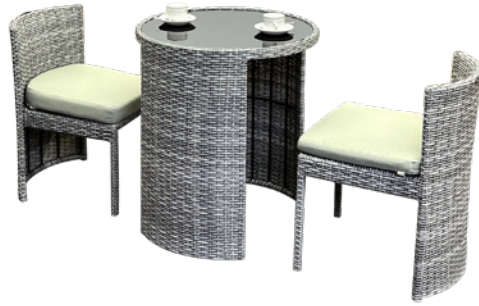

TAHITI BISTRIO TABLE

Metal,P.E wicker
L66*W66*H76"

TAHITI BISTRIO CHAIR

Aluminum,P.E wicker,Glass
L53*W45/48*H70"